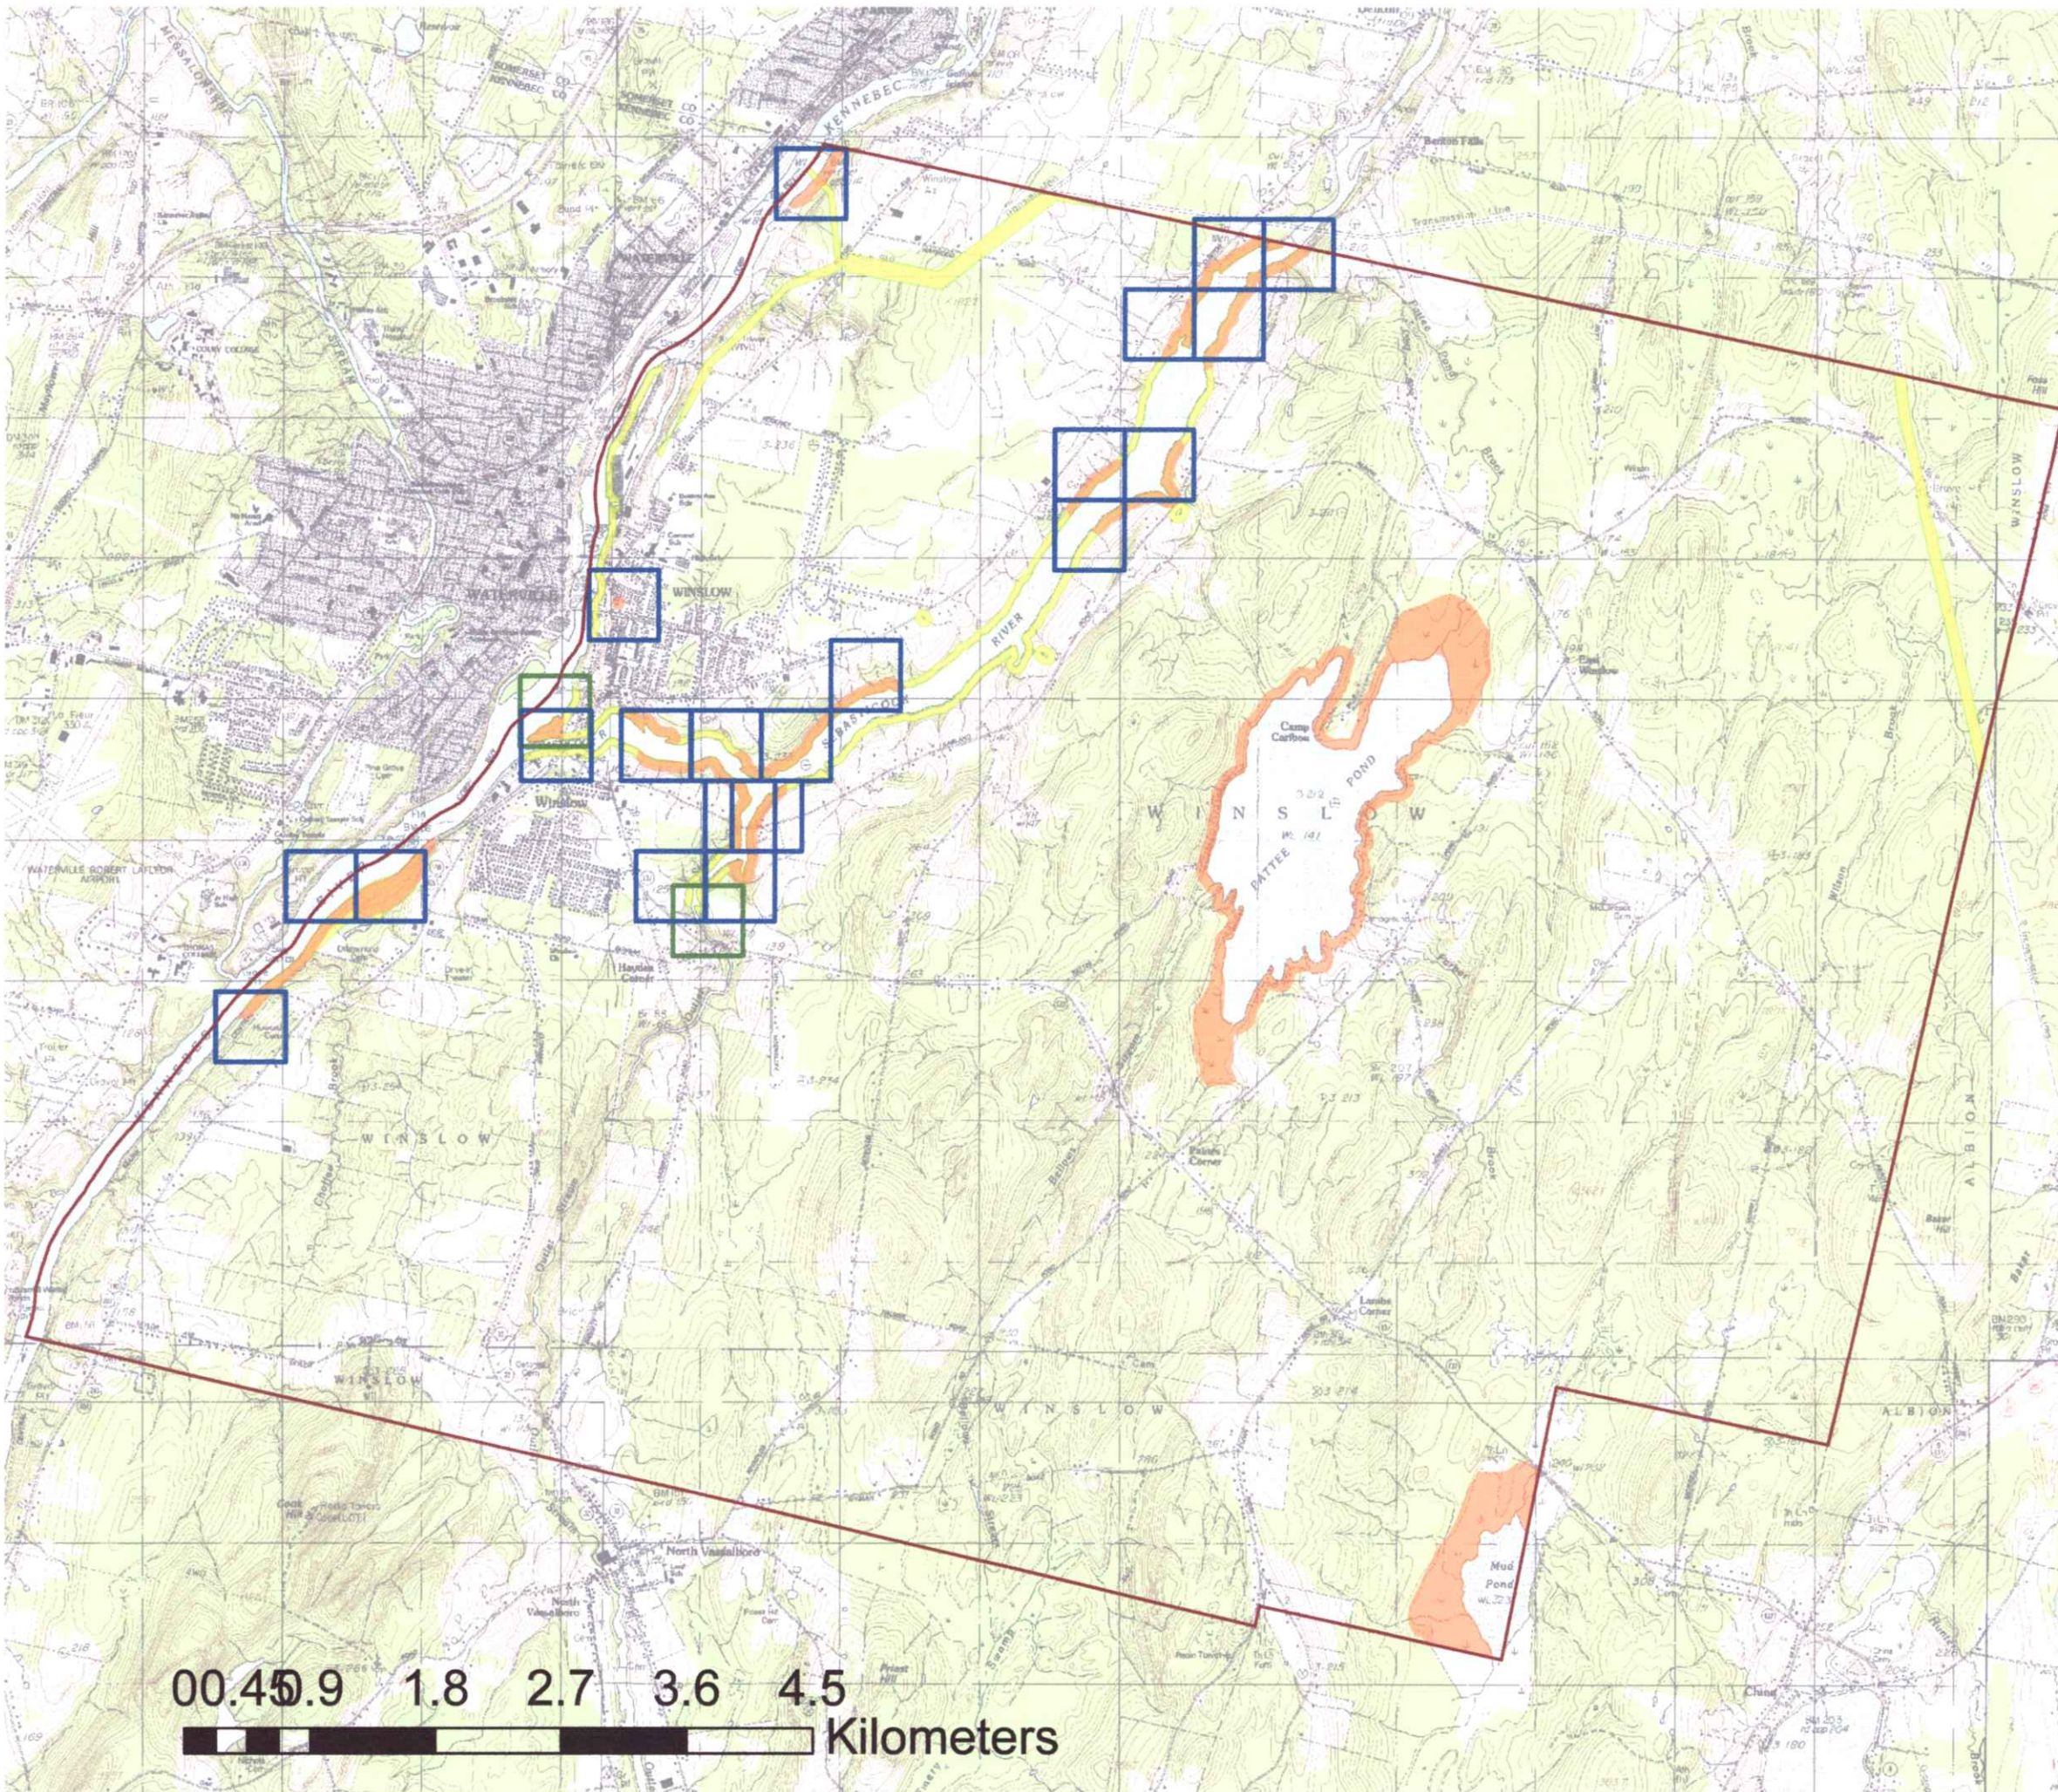

**Known Archaeological Sites*
and Areas Sensitive for
Prehistoric Archaeology* in
Winslow**

**information provided by
Maine Historic Preservation
Commission
updated March 2010**

*dated material subject to future revision
map 1/1

-  Areas sensitive for prehistoric archaeology
-  1/2 k square intersecting a known prehistoric archaeological site.
-  1/2 k square intersecting a known historic archaeological site.

00.45.9 1.8 2.7 3.6 4.5
Kilometers