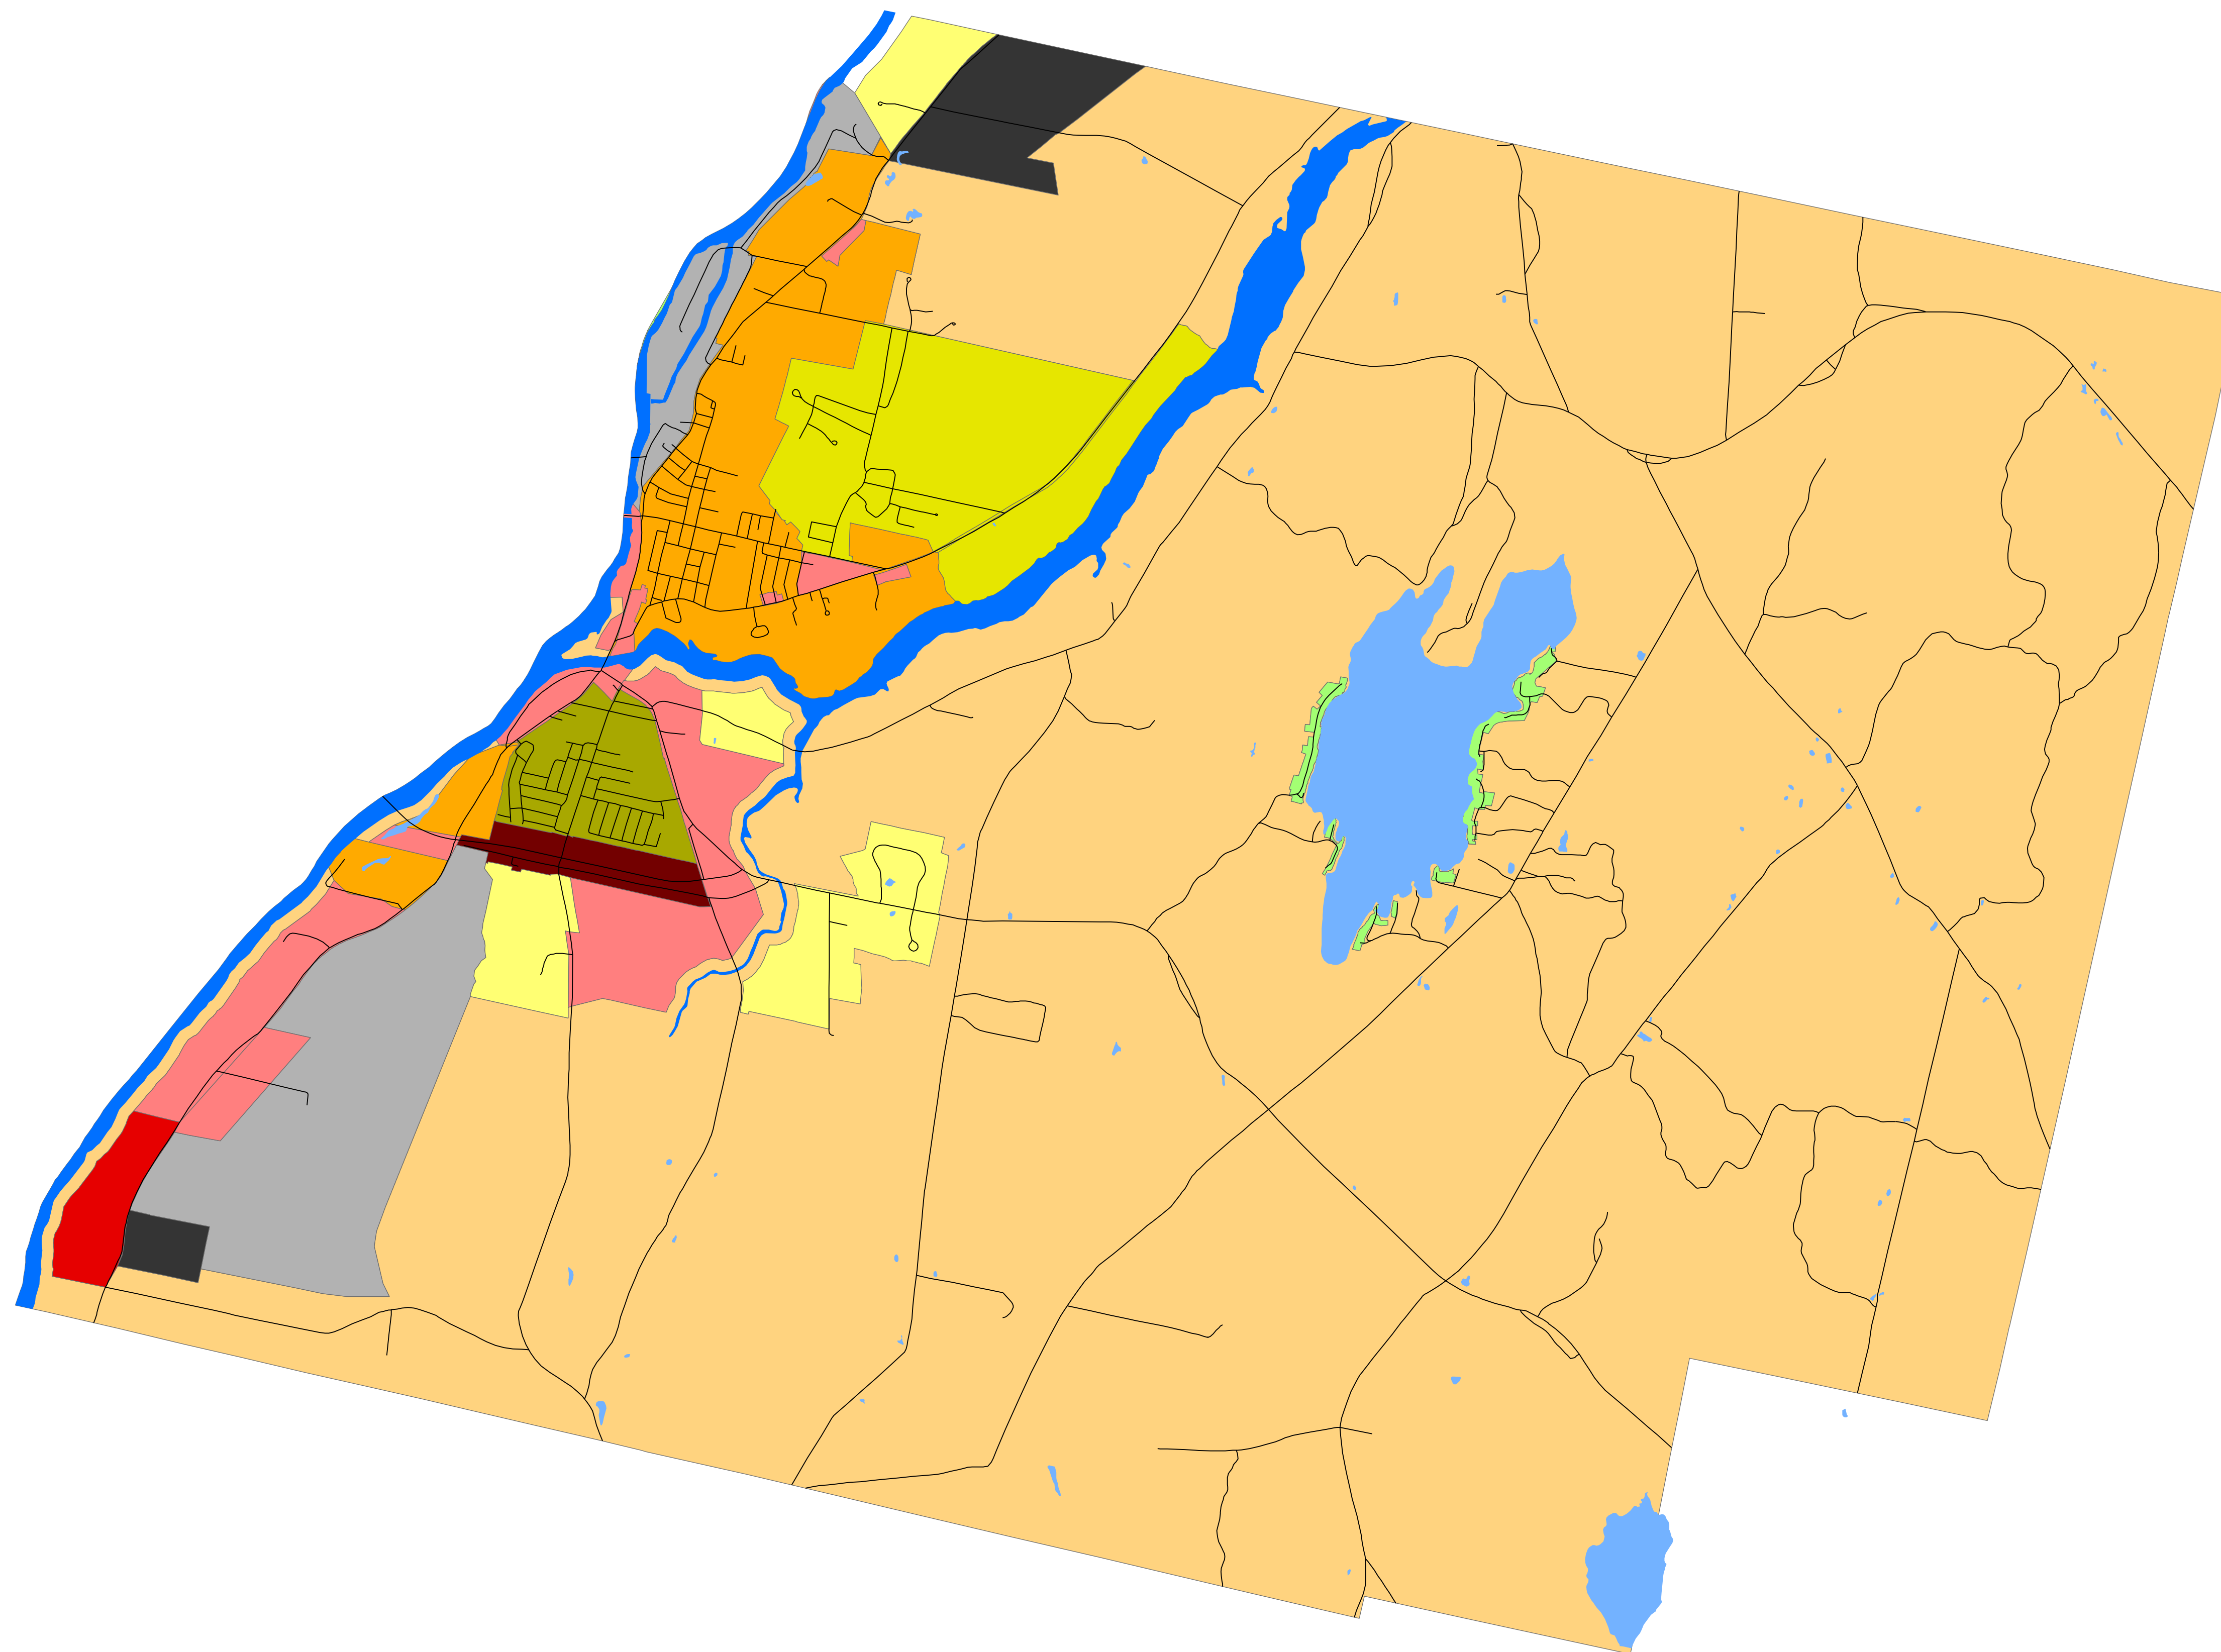

Town of Winslow

Current Zoning

Legend

- Res. - High Density
- Res. - Medium Density
- Res. - Low Density
- Res. - Multi Family
- Rural
- Seasonal
- Commercial
- Highway Commercial
- Restricted Commercial Overlay
- Industrial
- Highway Industrial
- Roads
- Ponds
- Rivers

Map Created September 2008
by KVCOG Staff